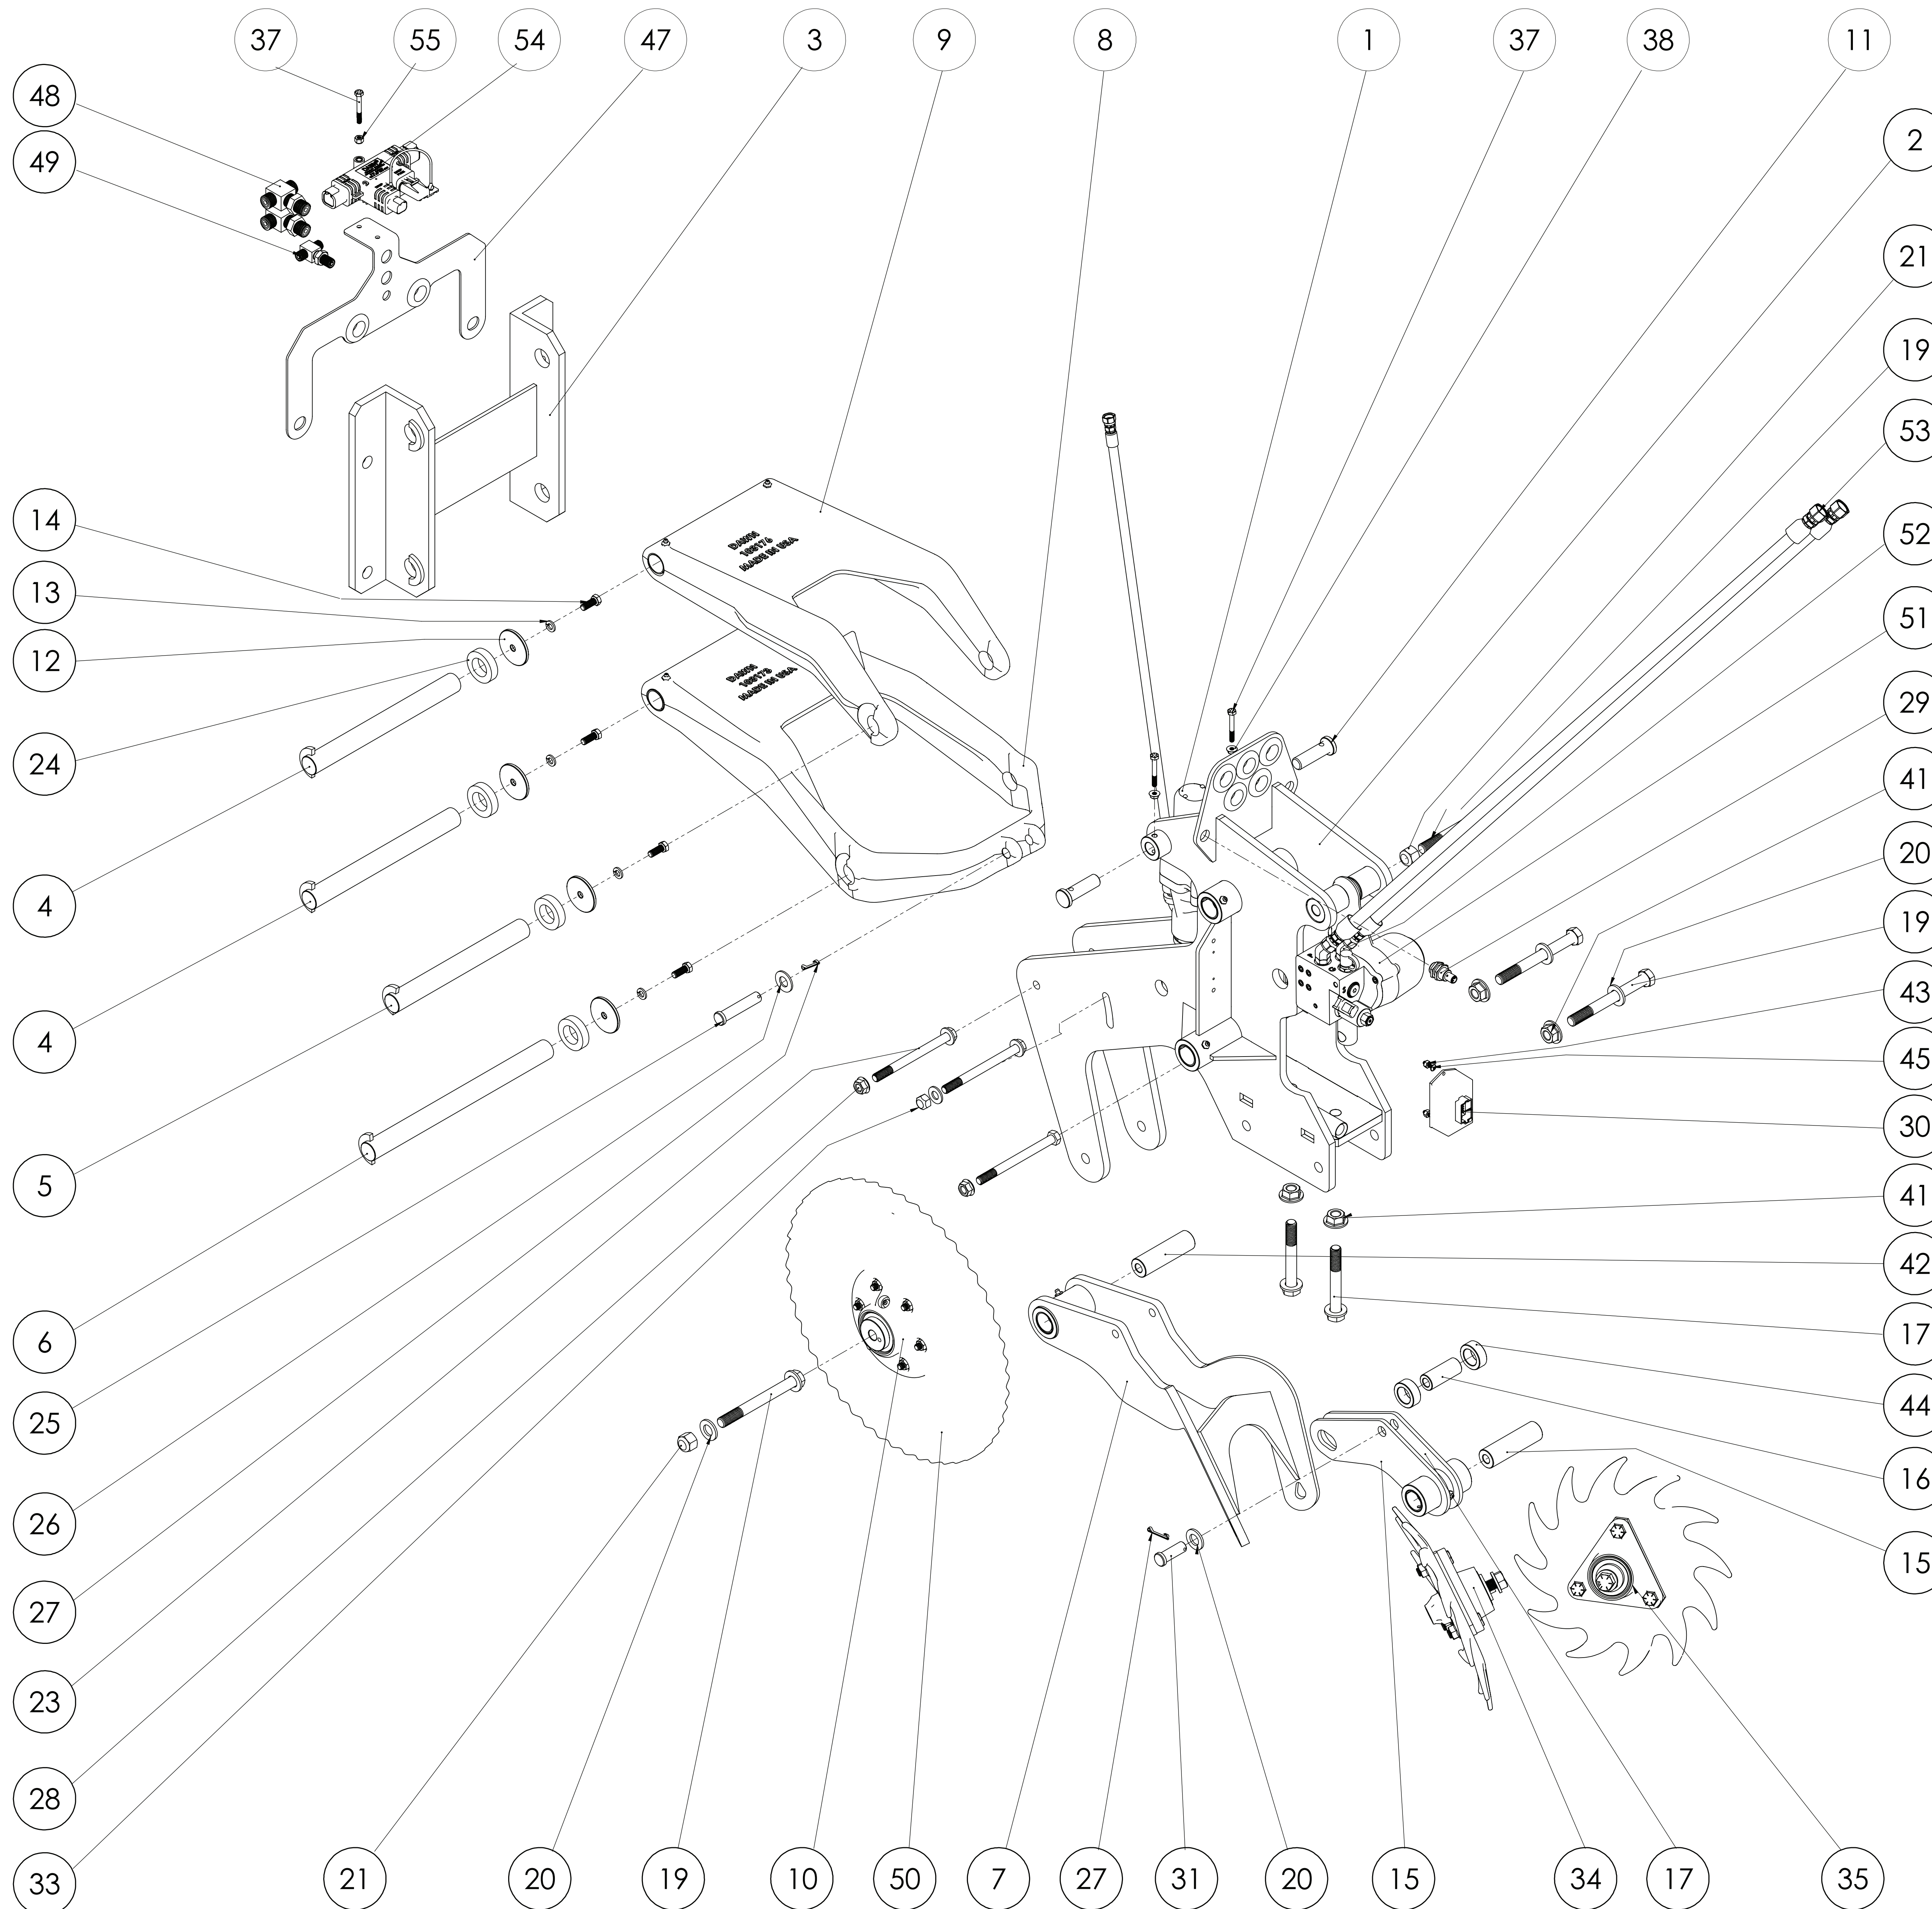

400276 - PLURIBUS FRONT LINKAGE MODULE

ITEM #	PART #	DESCRIPTION	QTY.
1	300359_R6	CYL. GFX COMPLT PLRBS	1
2	201156	WELD, PLUR MAIN RH HDP	1
3	201160	WELD, PLUR GEN 5 FRNT MNT	1
4	200524R1	PLURIBUS PARA LINK PIN	2
5	201162	WELD, PLUR PIN UP REAR	1
6	201161	WELD, PLUR PIN LWR REAR	1
7	201157	WELD, PLUR GEN 5 FLOAT AR	1
8	103173	CASTING, PLUR GEN 5 LOW L	1
9	103176	CASTING, PLUR UPPER LINK	1
10	400271	HUB ASSY, PLURIBUS FRONT	1
11	103558	PIN, PLURIBUS GFX PIVOT	2
12	102019	WASHER, CAP FLAT FOR STRI	4
13	9146	LW 3/8 HVY DUTY ZN	4
14	9345	HHCS 3/8-16 X 1.0 GR5 ZN	4
15	201158	WELD, PLUR GEN 5 FLOAT LINK	1
16	103170	BUSHING, PLUR SLOT PIVOT	1
17	103167	BUSHING, PLUR FLOAT TW PIVOT	2
18	90011	BUSHING, GGB PM3020DX	6
19	9289	HFBOLT 0.625-11x6x1.5-N	4
20	9032	FLAT WASHER 5/8	7
21	9142	5/8-11 ALL METAL LOCK NUT	2
22	9003	FW, 1/2 ZINC YELLOW	4
23	9173	HHCS 1/2-13 X 6 GR8 ZN	3
24	102018	WASHER, RUBBER PARA LNK	4
25	91105	PIN, CLEVIS 5/8 X 2.75 ST	1
26	90953	WASHER, FLAT 5/8 ID CLR Z	1
27	9324	COTTER PIN 3/16 X 1.5 ZN	2
28	9007-R1	FLANGE NUT 1/2-13	2
29	90508	SENSOR, PROXIMITY MIFX/RF	1
30	90497	CONTROLLER, MIFX MODULE	1
31	91119	PIN, CLEVIS 5/8" X 1.5"	1
32	90101R1	BUSHING, 30MM X 40MM GGB	6
33	90417	1/2-13 CRIMP LOCK NUT	1
34	400268L	ASSY, SCISSORWHEEL STD HU	1
35	400268R	ASSY, SCISSORWHEEL STD HU	1
36	91136	GROMMET, 1" RUBBER PUSH I	7
37	91104	HHCS, 1/4-20 X 2 GRD 8 ZN	3
38	9052	NUT 1/4-20 HX FLG LOCK	2
39	101571	NAMEPLATE, PLURIBUS	1
40	9041	RIVET, DRV 1/8 DIA X 3/8 LG	2
41	9939	NUT 5/8-11 FLG LOCK GR8	4
42	9147	HHCS 5/8-11 X 4.5 GR8 ZN	2
43	91142	LOCKNUT, 10-24 NYLON INS	2
44	91144	SPACER, 1.625 OD X 1 ID X	2
45	91147	SCREW, MACHINE #10-24 x 3	2
46	9806	FITTING, GREASE STR 1/8	10
47	103220	PLATE, BH ROW MOUNT PLUR	1
48	91077	ADAPTER, -8 ORFS BULKHEAD	2
49	90374	ADAPTER, TEE -4 ORFS BULK	1
50	91260	BLADE, 18" RIPPLE PLUR	1
51	400291	ACTUATOR, RFX+ PLURIBUS	1
52	90012	ADAPTER, -6 ORB -6 ORFS 45 DEG	2
53	91196	HOSE, 40" PLRBS RFX CYL	2
54	90589	TEE, RFX+ DAISY CHAIN 25A	1
55	9800	NUT 1/4-20 HX NYLON TOPLO	1