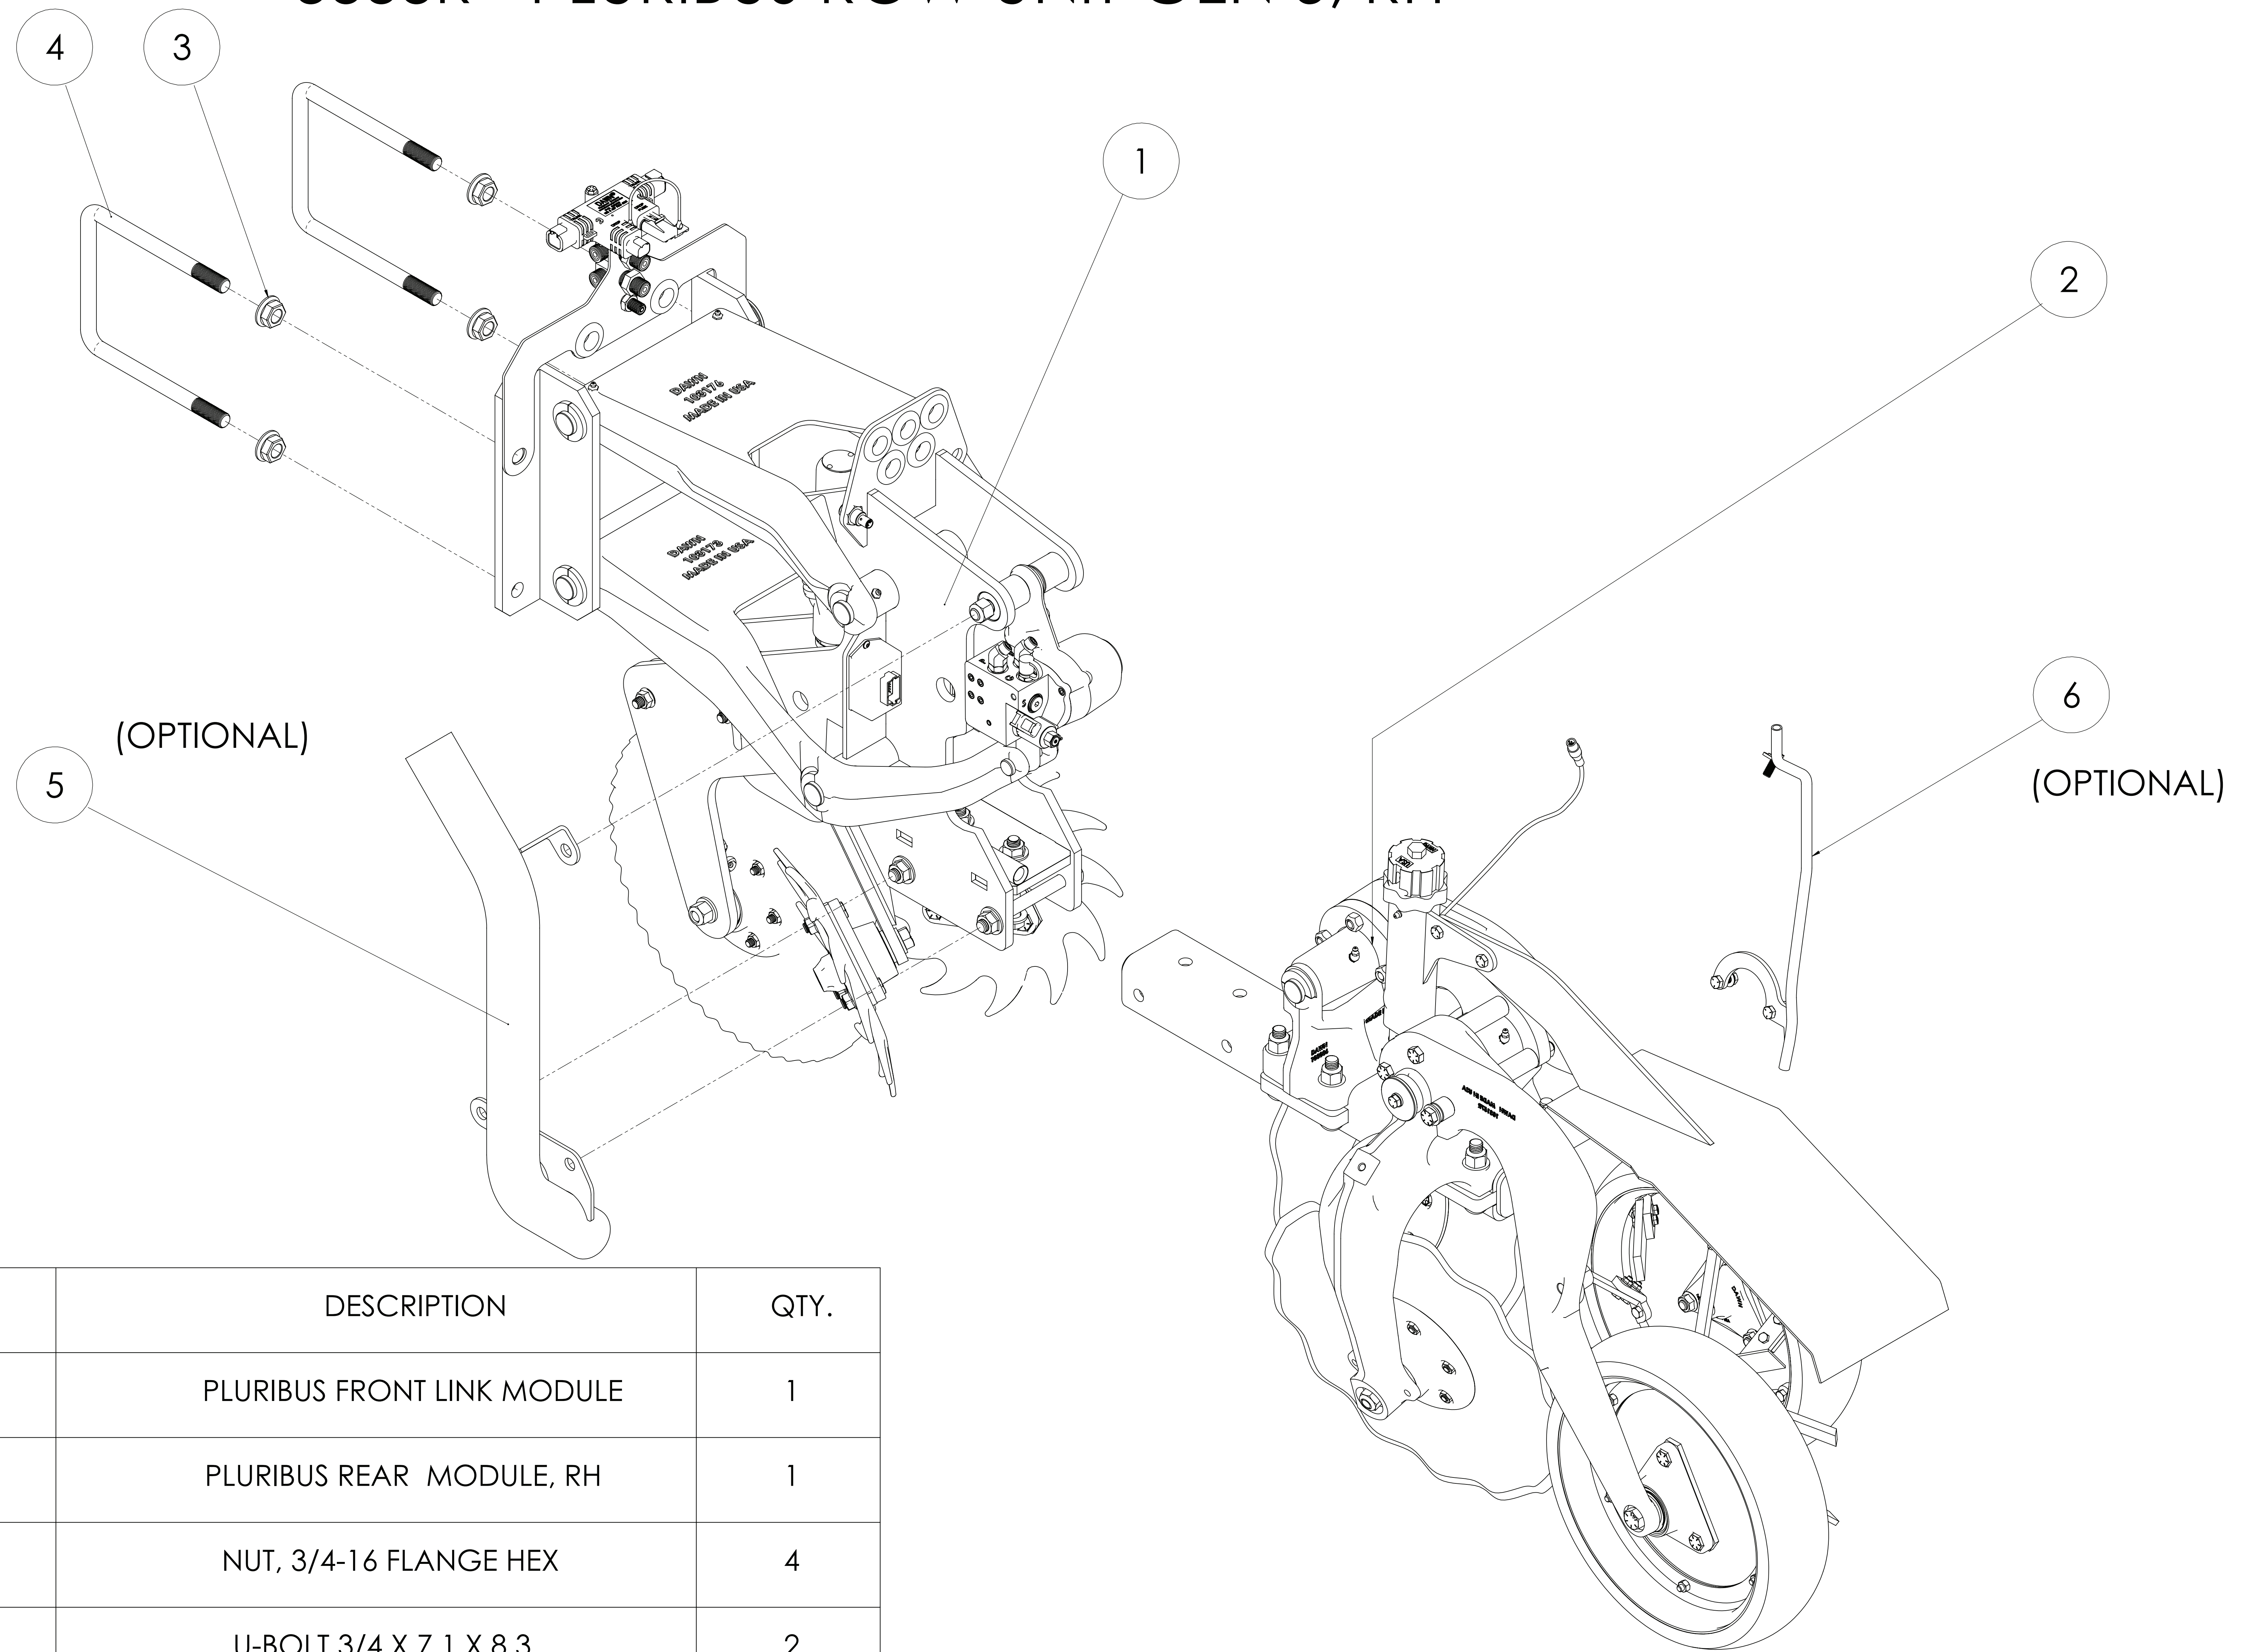

3333R - PLURIBUS ROW UNIT GEN 5, RH

ITEM NO.	PART NUMBER	DESCRIPTION	QTY.
1	400276	PLURIBUS FRONT LINK MODULE	1
2	400277R	PLURIBUS REAR MODULE, RH	1
3	90085	NUT, 3/4-16 FLANGE HEX	4
4	90053	U-BOLT 3/4 X 7.1 X 8.3	2
5	201167R	2.5" FERT TUBE WELD, RH	1
6	300690R	KIT, LIQ FERT BAND RH	1

ITEM #	PART #	DESCRIPTION	QTY.
29	90508	SENSOR, PROXIMITY MIFX/RF	1
30	90497	CONTROLLER, MIFX MODULE	1
31	91119	PIN, CLEVIS 5/8" X 1.5"	1
32	90101R1	BUSHING, 30MM X 40MM GGB	6
33	90417	1/2-13 CRIMP LOCK NUT	1
34	400268L	ASSY, SCISSORWHEEL STD HU	1
35	400268R	ASSY, SCISSORWHEEL STD HU	1
36	91136	GROMMET, 1" RUBBER PUSH I	7
37	91104	HHCS, 1/4-20 X 2 GRD 8 ZN	3
38	9052	NUT 1/4-20 HX FLG LOCK	2
39	101571	NAMEPLATE, PLURIBUS	1
40	9041	RIVET, DRV 1/8 DIA X 3/8 LG	2
41	9939	NUT 5/8-11 FLG LOCK GR8	4
42	9147	HHCS 5/8-11 X 4.5 GR8 ZN	2
43	91142	LOCKNUT, 10-24 NYLON INS	2
44	91144	SPACER, 1.625 OD X 1 ID X	2
45	91147	SCREW, MACHINE #10-24 x 3	2
46	9806	FITTING, GREASE STR 1/8	10
47	103220	PLATE, BH ROW MOUNT PLUR	1
48	91077	ADAPTER, -8 ORFS BULKHEAD	2
49	90374	ADAPTER, TEE -4 ORFS BULK	1
50	91260	BLADE, 18" RIPPLE PLUR	1
51	400291	ACTUATOR, RFX+ PLURIBUS	1
52	90012	ADAPTER, -6 ORB -6 ORFS 45 DEG	2
53	91196	HOSE, 40" PLRBS RFX CYL	2
54	90589	TEE, RFX+ DAISY CHAIN 25A	1
55	9800	NUT 1/4-20 HX NYLON TOPLO	1