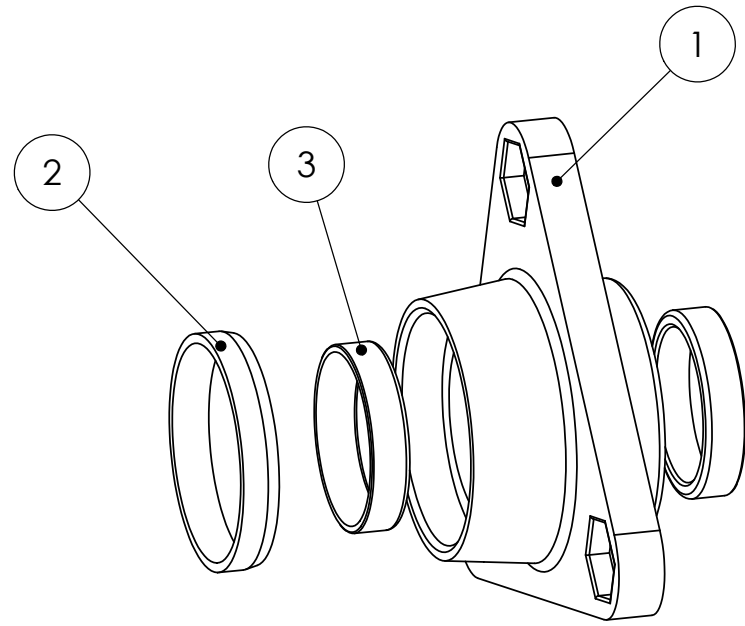

300041

| ITEM NO. | PART NUMBER | DESCRIPTION | QTY. |
|----------|-------------|----------------------|------|
| 1 | 200075 | HUB MACHINED FORGING | 1 |
| 2 | 9018 | SEAL, RING, PHENOLIC | 1 |
| 3 | 9015 | BEARING CUP | 2 |

400014

| ITEM NO. | PART NUMBER | DESCRIPTION | QTY. |
|----------|-------------|-----------------------------------|------|
| 1 | 100066 | SHAFT DAWN HUB (BOLT ON) | 1 |
| 2 | 9017 | SEAL, TRIPLE LIP | 1 |
| 3 | 9016 | BEARING CONE | 2 |
| 4 | 300041 | DAWN FORGED HUB PRESS ASSEMBLY | 1 |
| 5 | 9803 | SOLID, GROOVED PIN, 1/4 X 3/4, ZN | 1 |
| 6 | 9028 | WASHER, TONGUE | 1 |
| 7 | 9024 | NUT, 3/4 SLOTTED CASTLE | 1 |
| 8 | 100949 | CAP, BEARING | 1 |
| 9 | 9785 | PLUG, 1/8 NPT 304 SS SOC HD | 1 |
| 10 | 9019 | PIN COTTER- HAMMERLOCK | 1 |