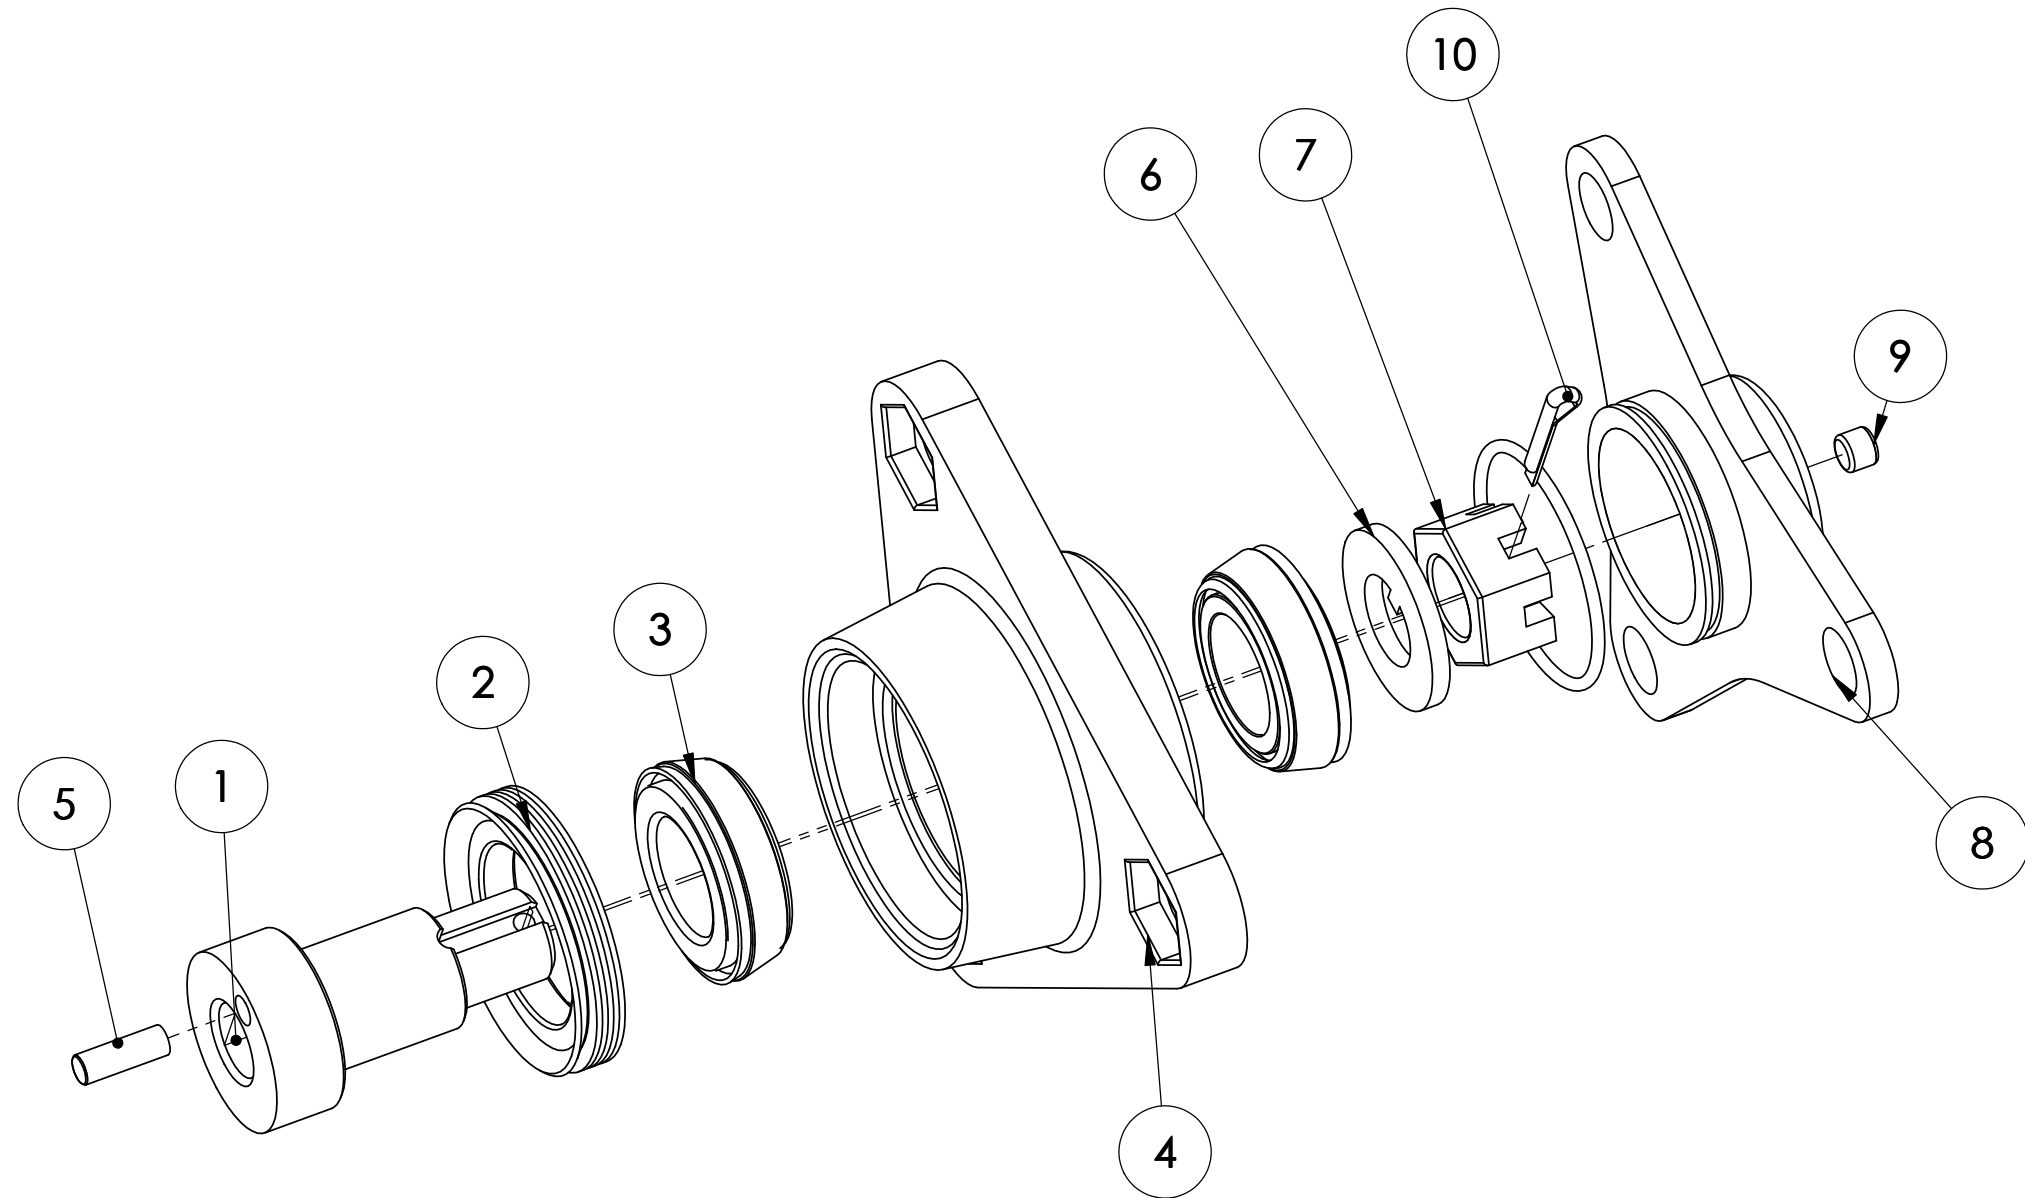

300041

| ITEM NO. | PART NUMBER | DESCRIPTION | QTY. |
|----------|-------------|----------------------|------|
| 1 | 200075 | HUB MACHINED FORGING | 1 |
| 2 | 9018 | SEAL, RING, PHENOLIC | 1 |
| 3 | 9015 | BEARING CUP | 2 |

400014

| ITEM NO. | PART NUMBER | DESCRIPTION | QTY. |
|----------|-------------|-----------------------------------|------|
| 1 | 100066 | SHAFT DAWN HUB (BOLT ON) | 1 |
| 2 | 9017 | SEAL, TRIPLE LIP | 1 |
| 3 | 9016 | BEARING CONE | 2 |
| 4 | 300041 | DAWN FORGED HUB PRESS ASSEMBLY | 1 |
| 5 | 9803 | SOLID, GROOVED PIN, 1/4 X 3/4, ZN | 1 |
| 6 | 9028 | WASHER, TONGUE | 1 |
| 7 | 9024 | NUT, 3/4 SLOTTED CASTLE | 1 |
| 8 | 100949 | CAP, BEARING | 1 |
| 9 | 9785 | PLUG, 1/8 NPT 304 SS SOC HD | 1 |
| 10 | 9019 | PIN COTTER- HAMMERLOCK | 1 |